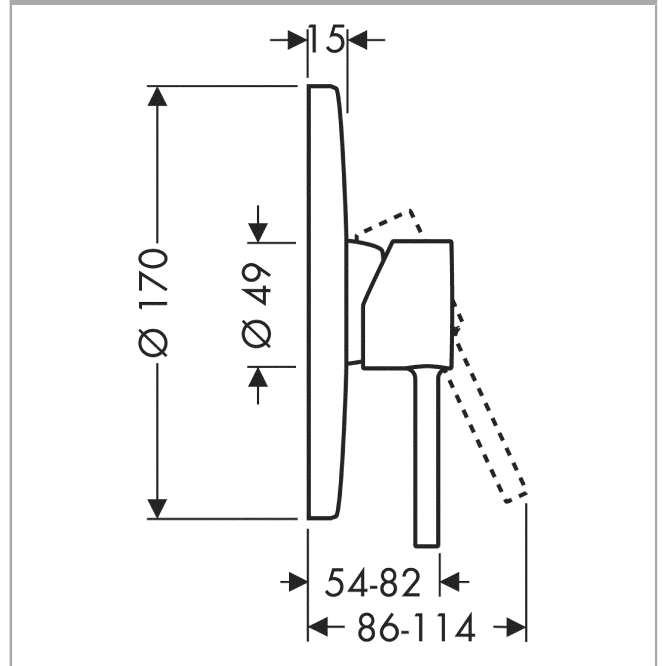

AXOR Starck

Single lever shower mixer for concealed installation with pin handle

Surfaces: **Chrome** Article Number: **10616000**

Description

product features

- 1 outlet
- connection type: basic set
- ceramic cartridge
- min. operating pressure: 1 bar
- max. operating pressure: 10 bar
- temperature limitation adjustable
- with silencer
- suitable for continuous flow water heaters

Product image

Scale drawing

Flowchart