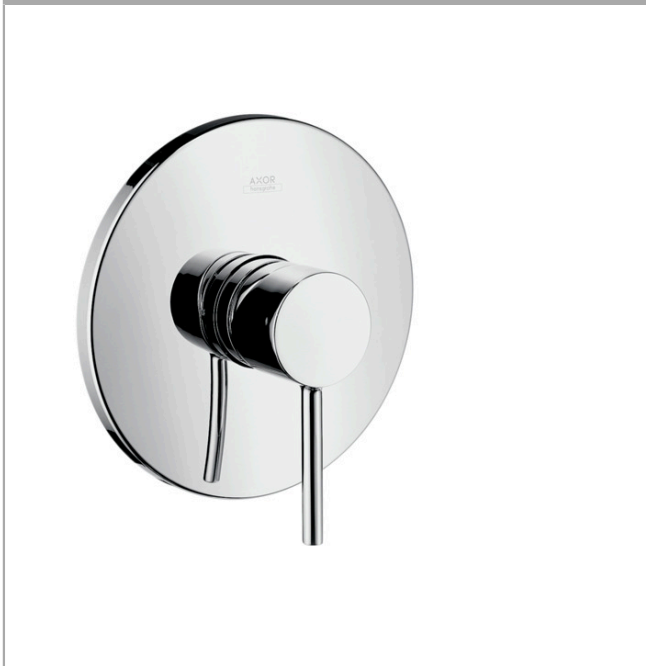

AXOR Starck

Single lever shower mixer for concealed installation with pin handle

Surfaces: **Chrome** Article Number: **10616000**

Description

product features

- 1 outlet
- connection type: basic set
- ceramic cartridge
- min. operating pressure: 1 bar
- max. operating pressure: 10 bar
- temperature limitation adjustable
- with silencer
- suitable for continuous flow water heaters

Product image

Scale drawing

Flowchart